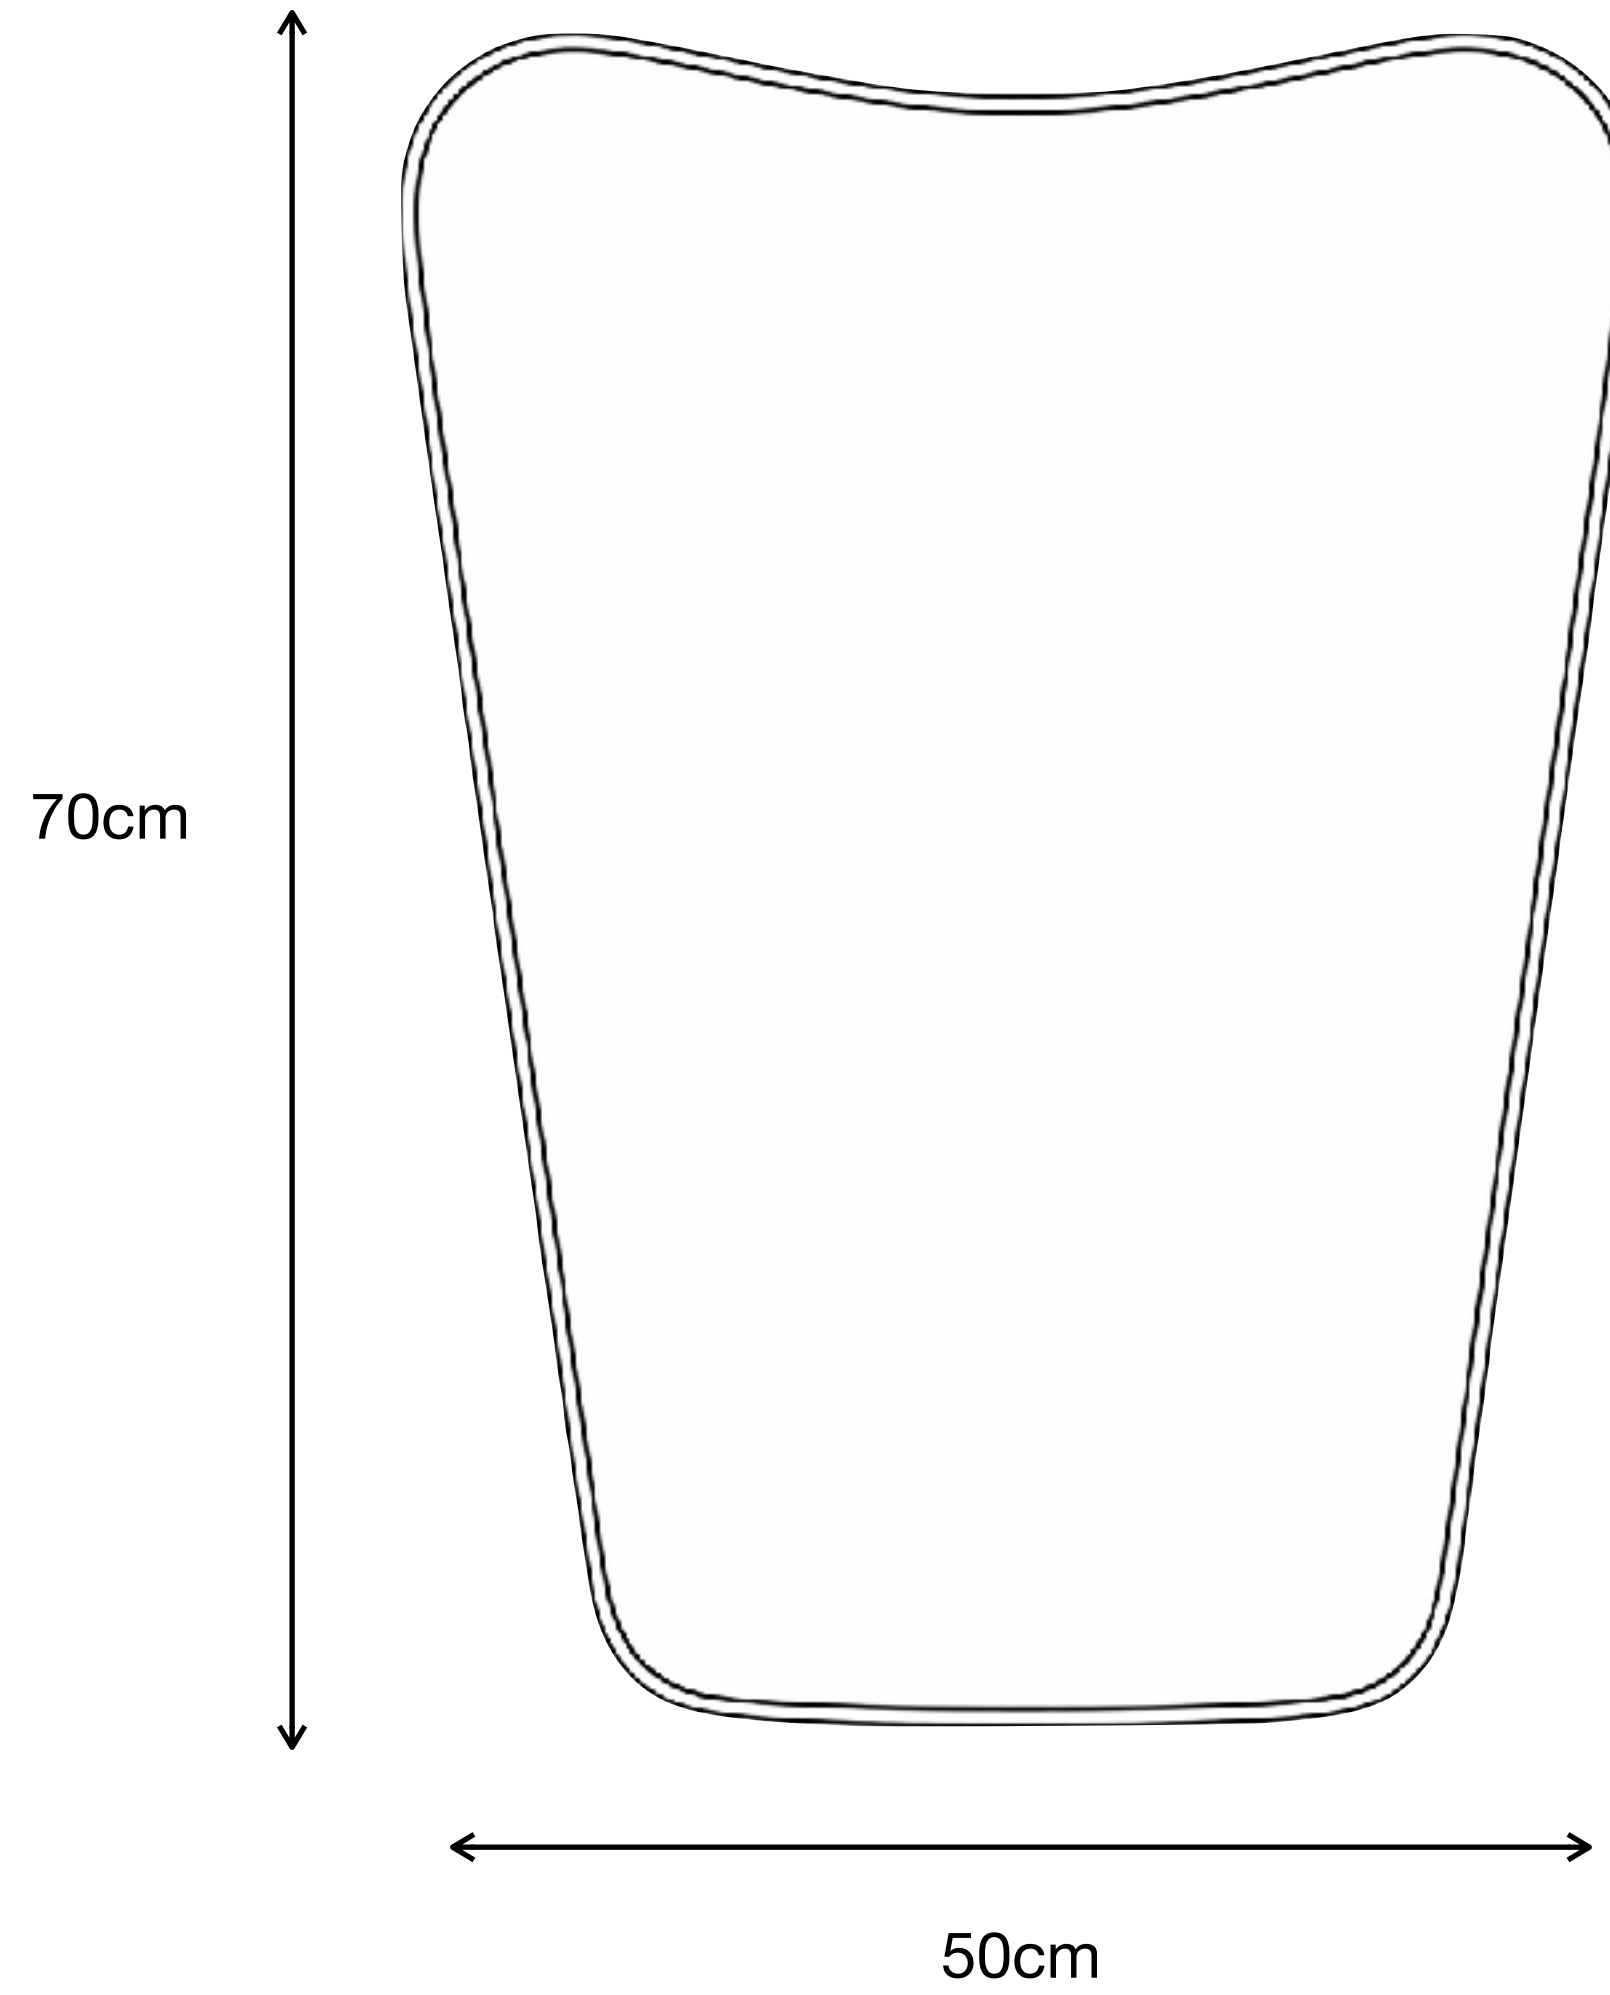

HATTIE MIRROR

SUMMARY:

Width:	50cm
Height:	70cm
Depth:	4cm