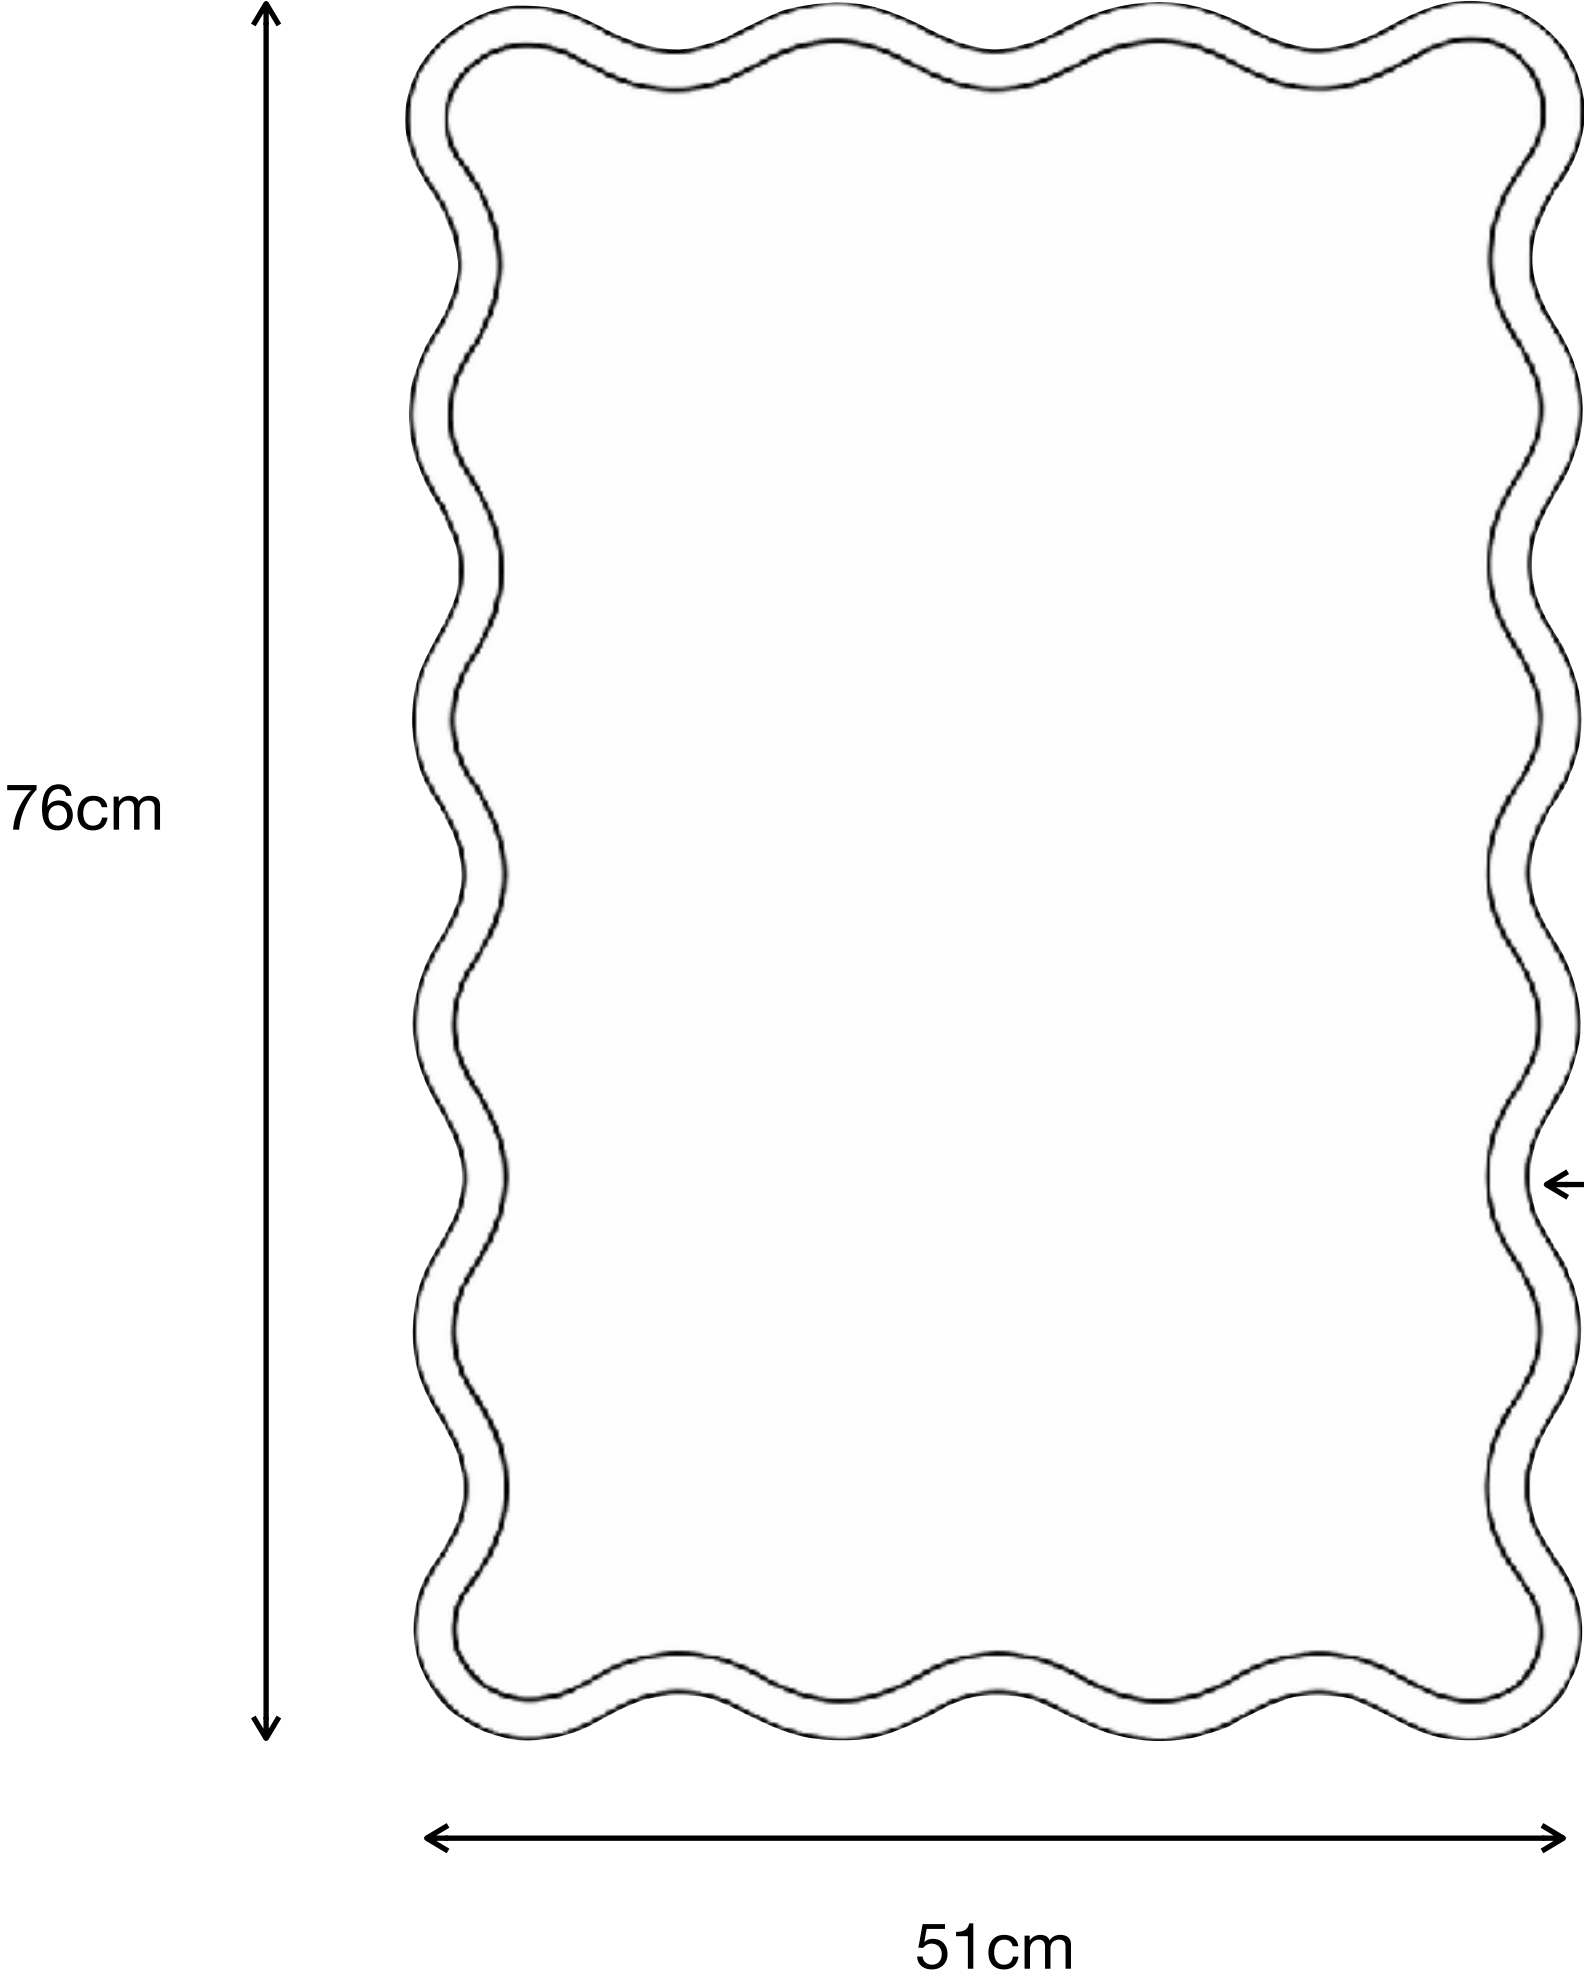

**FREYA MIRROR**

SUMMARY:	
Width:	51cm
Wooden frame width:	1.6cm
Height:	76cm
Depth:	4cm