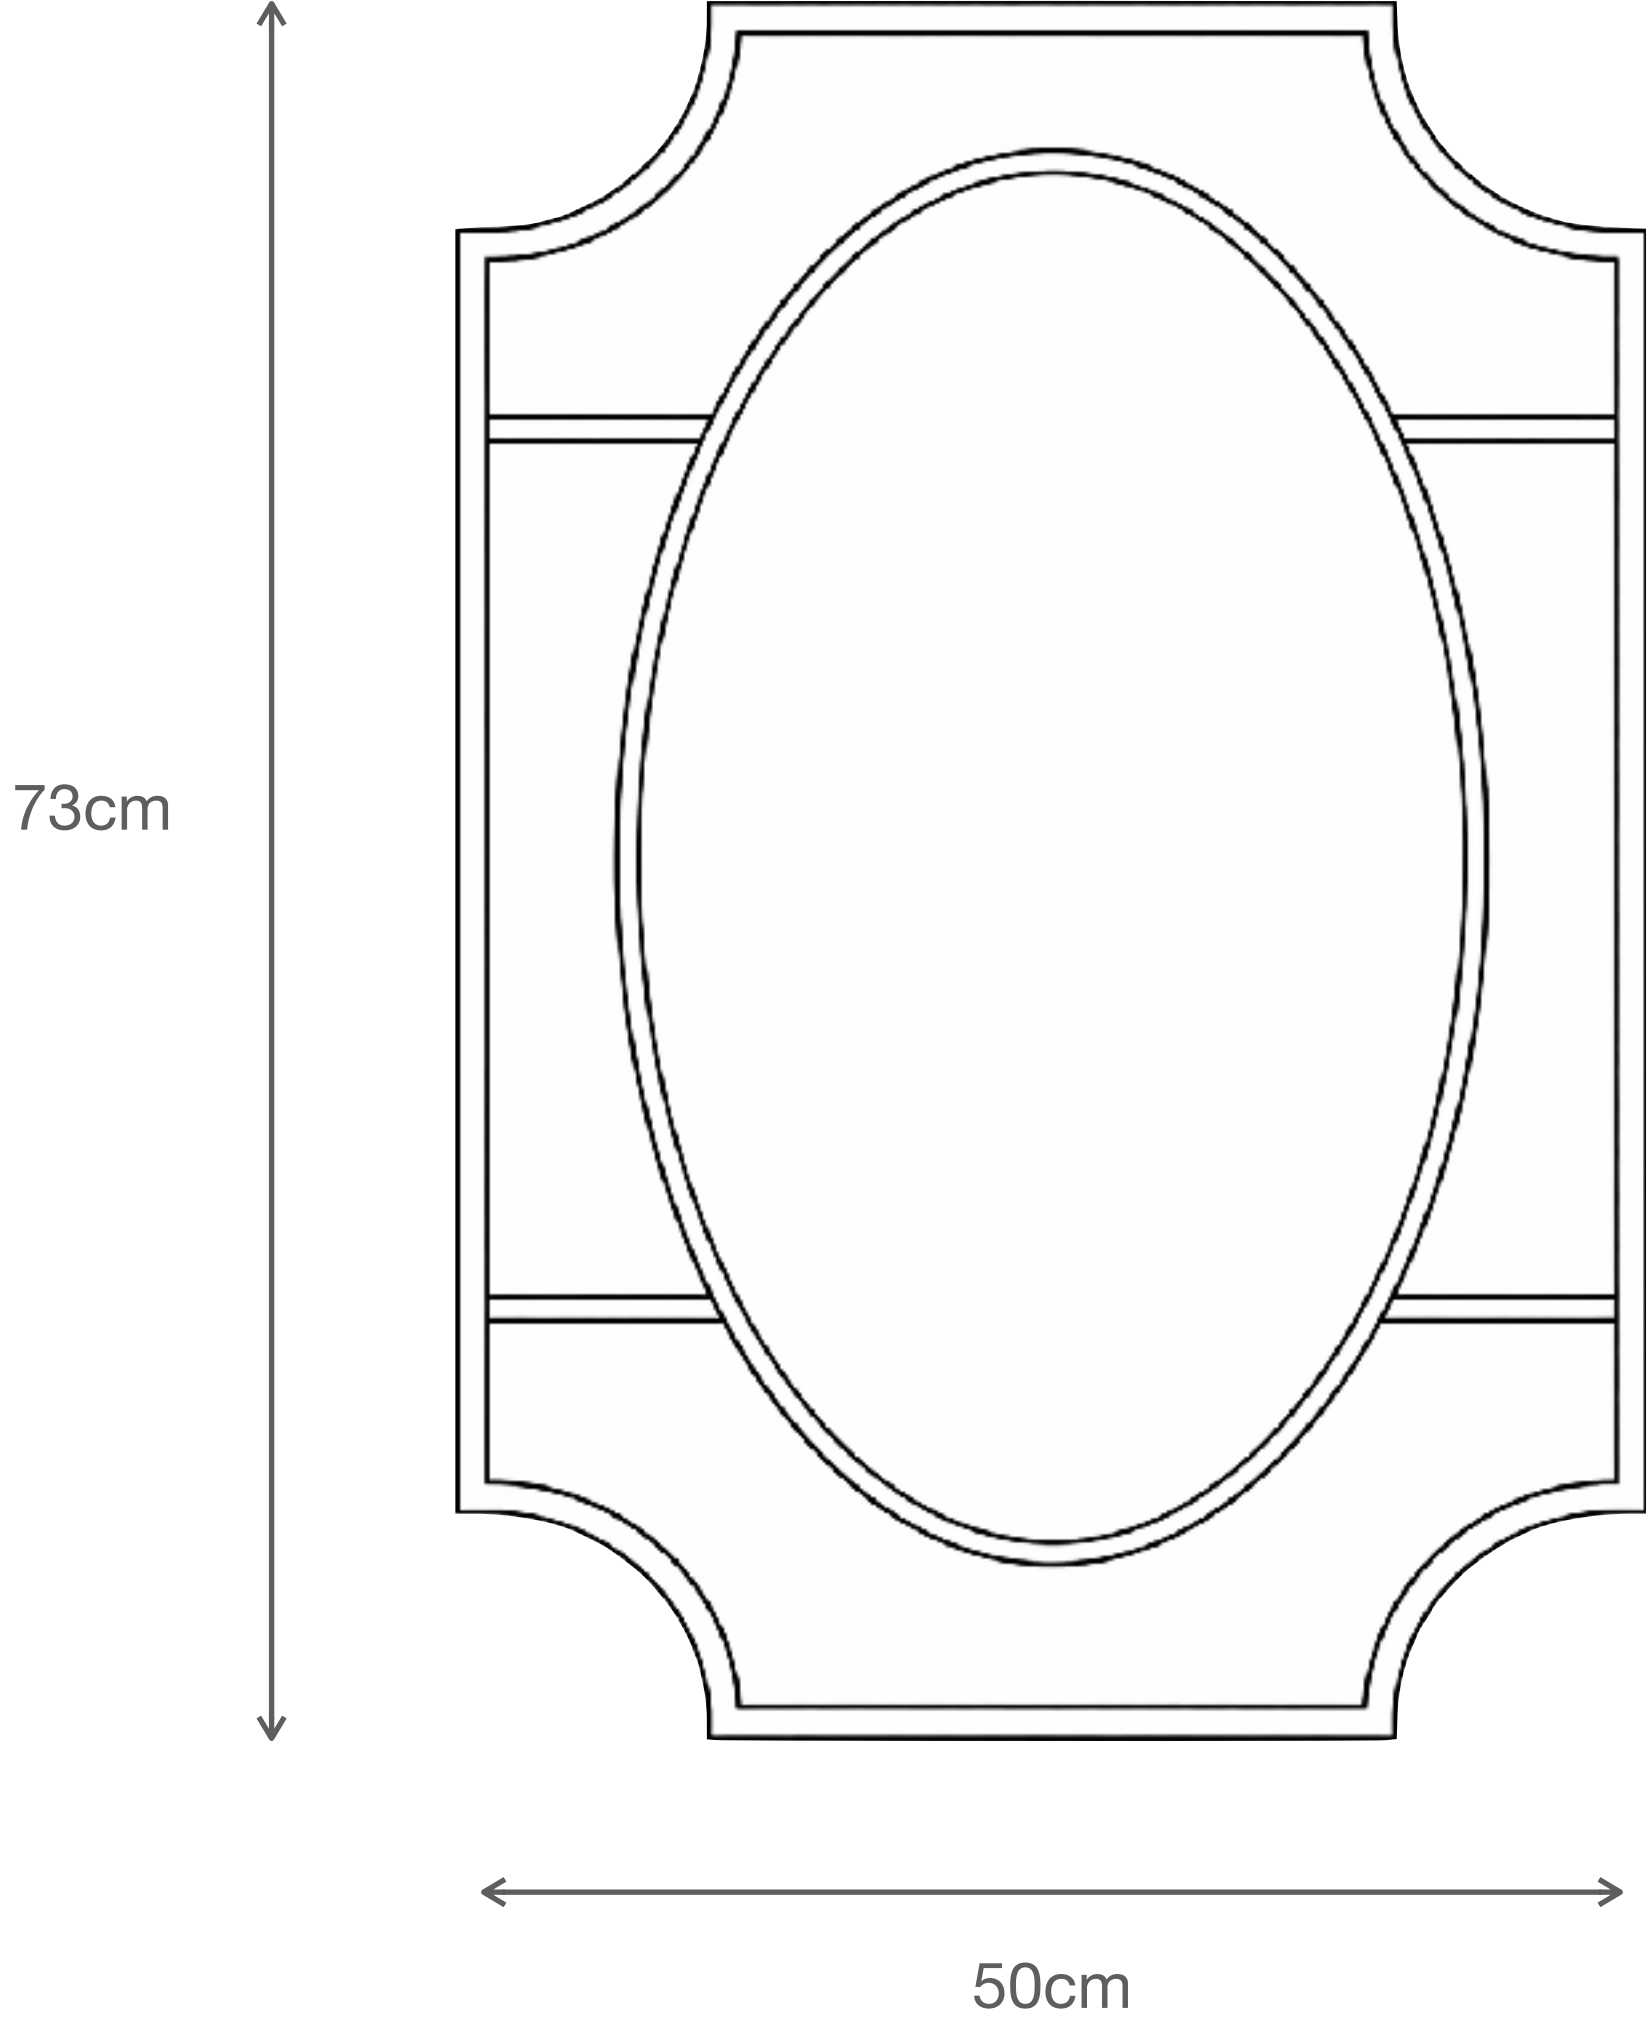

DIGBY MIRROR

SUMMARY:	
Width:	50cm
Height:	73cm
Depth:	4cm