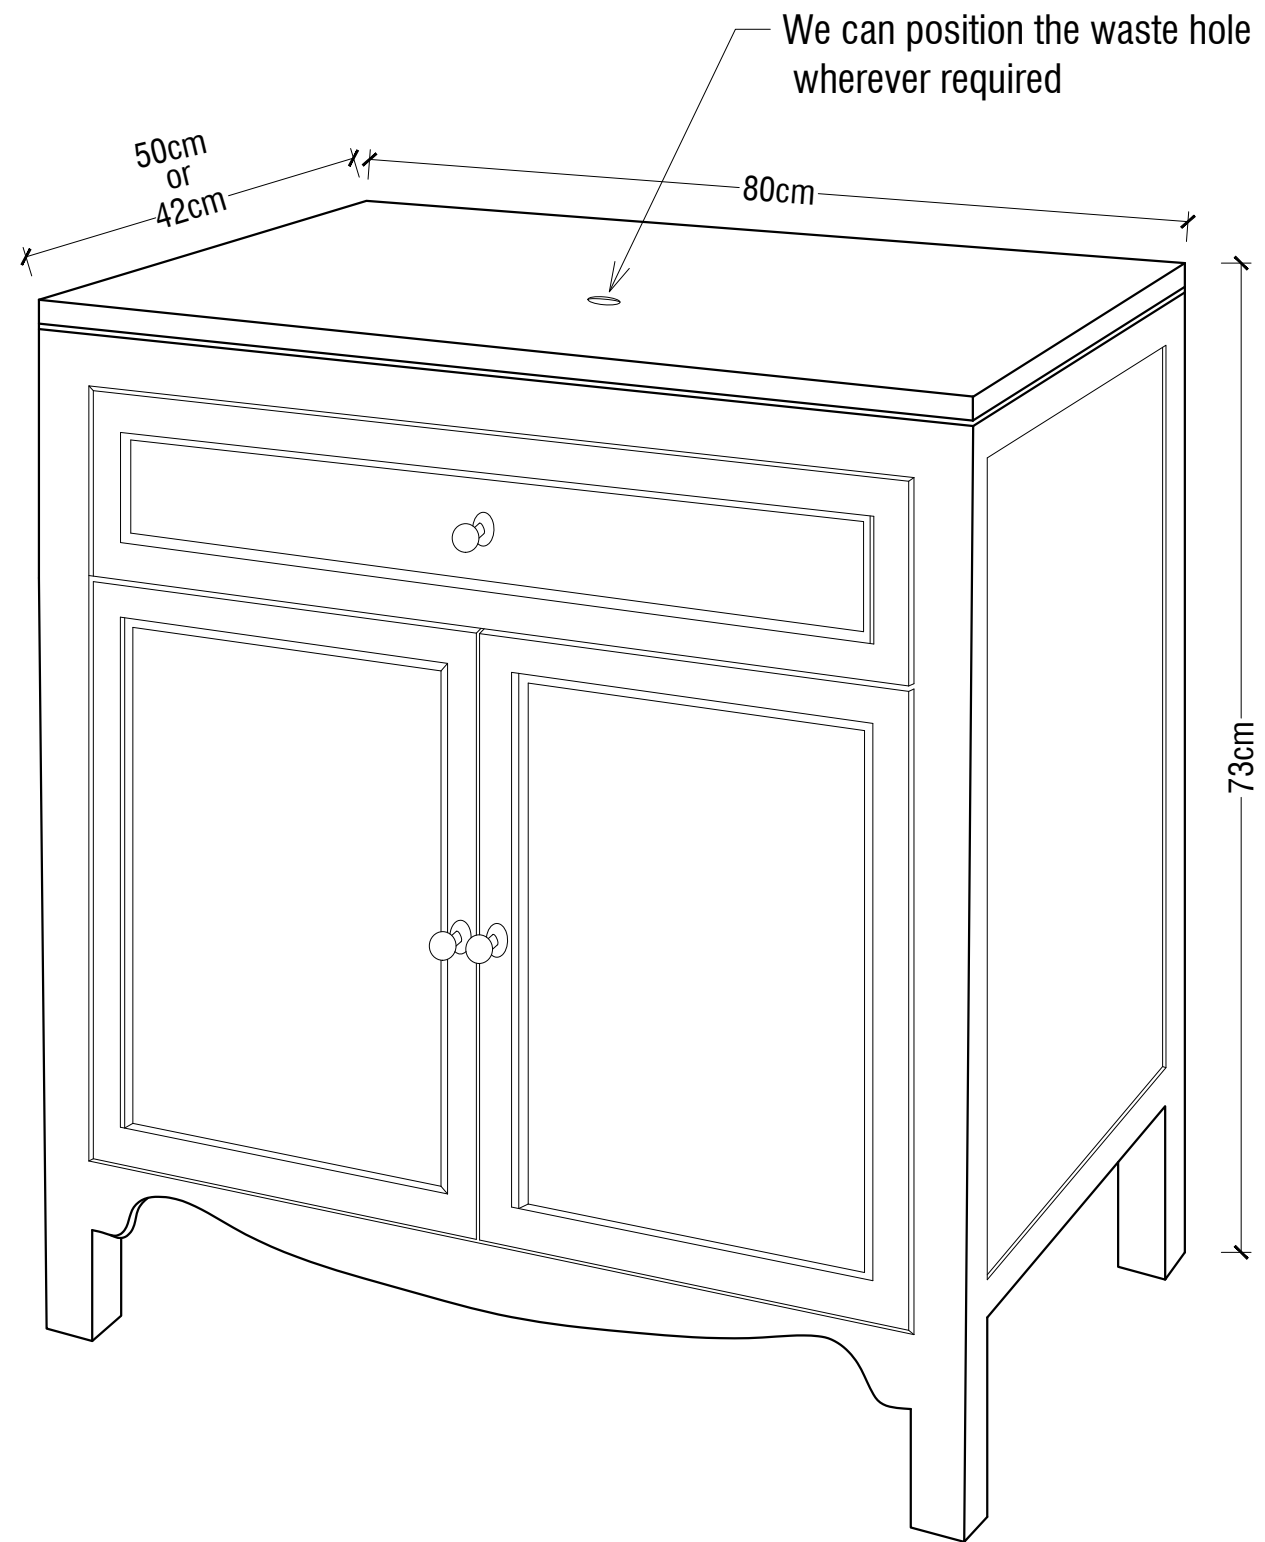

ARCHER OVER MOUNT VANITY UNIT

SUMMARY:

Width: 80cm

Depth: 42cm - for wall-mounted taps

Depth: 50cm - for deck-mounted taps

Height: 73cm