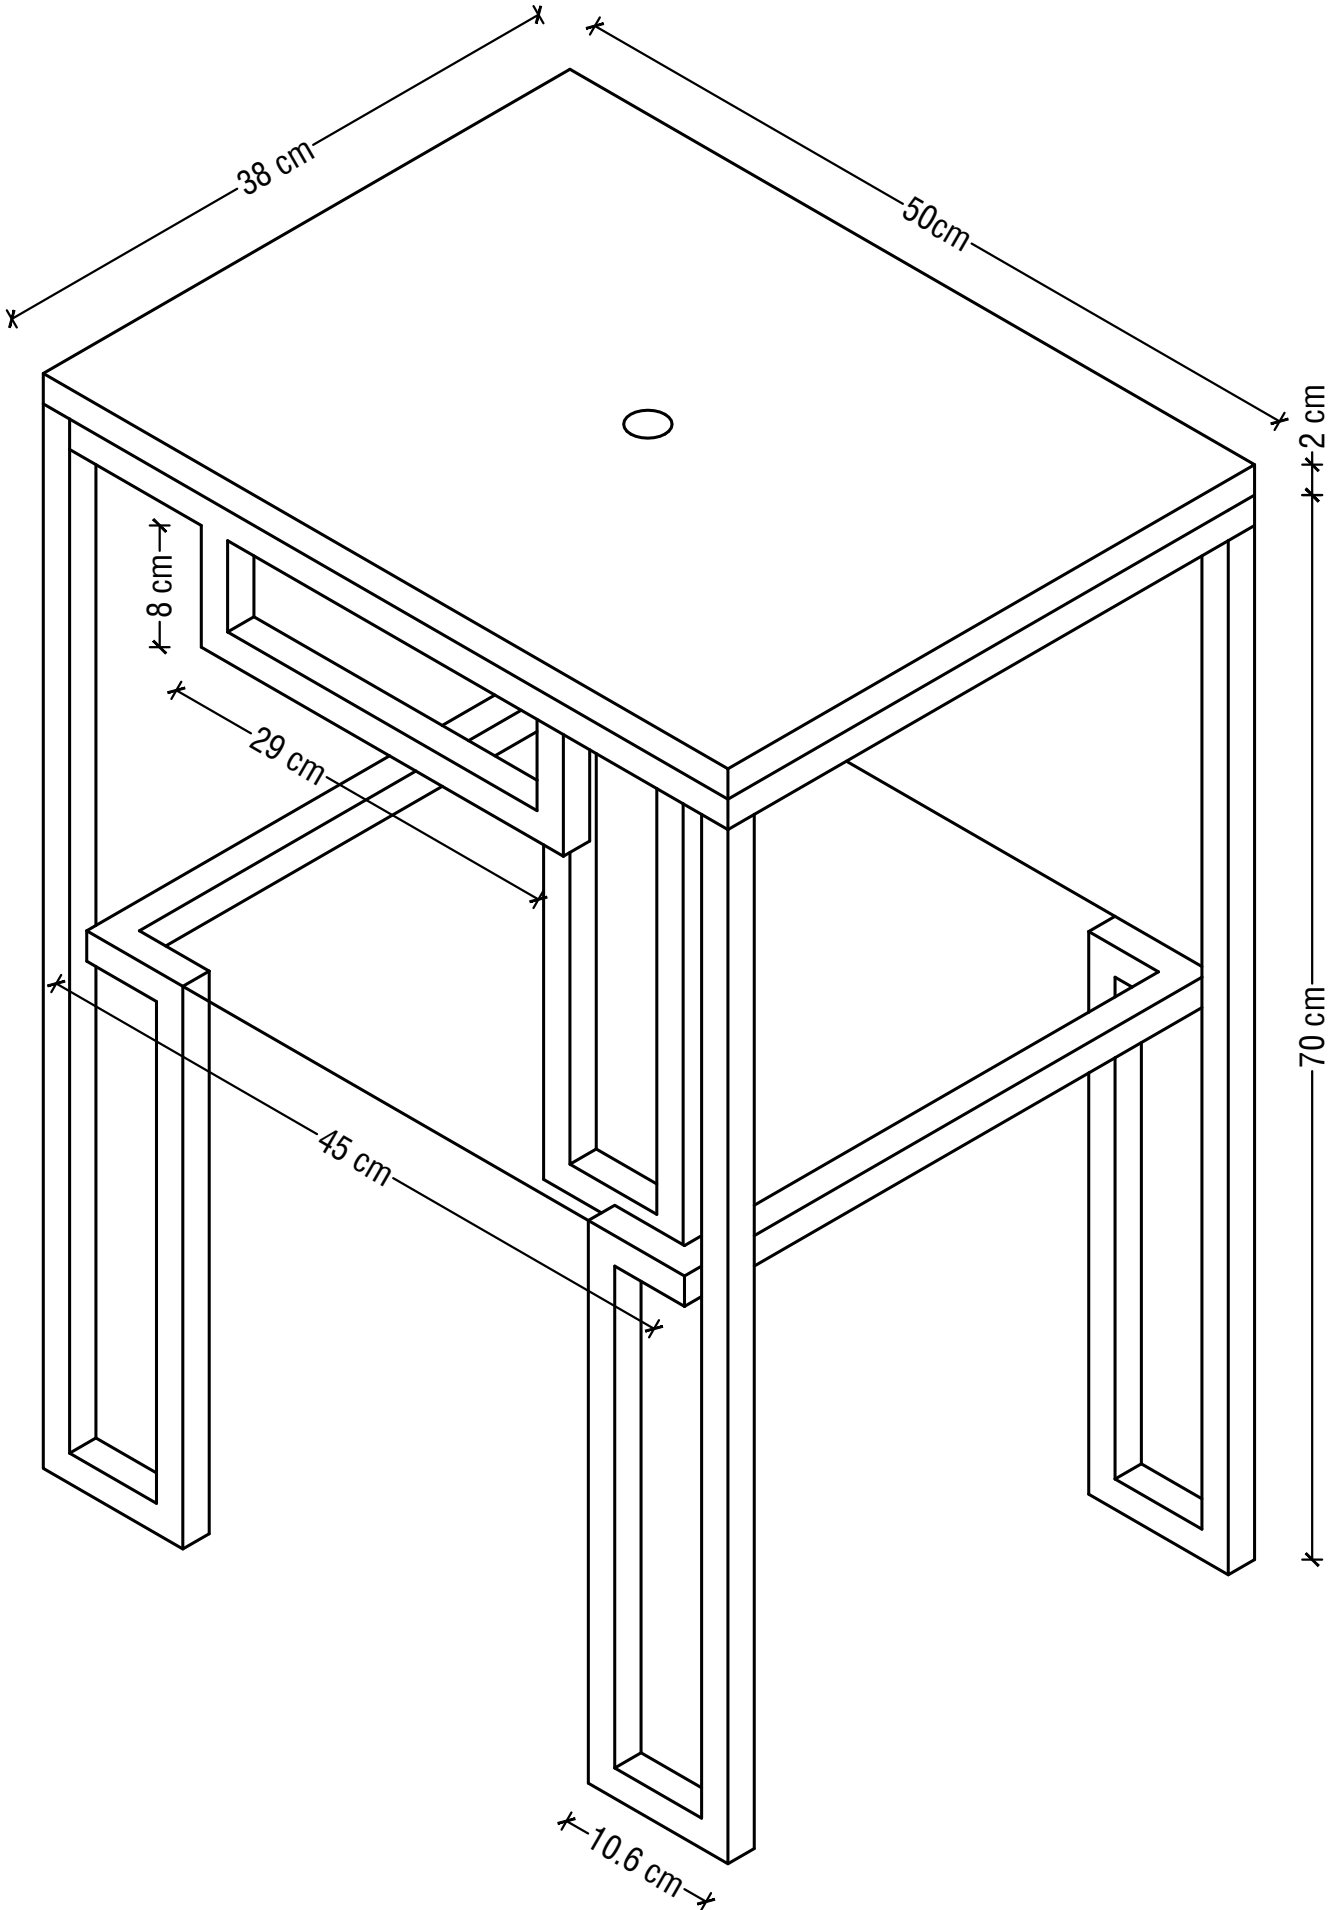

MINI HUGO VANITY SPECS

SUMMARY:

Width	: 50 cm
Depth	: 38 cm
Height	: 72 cm (With Stone Surface)
Height	: 71 cm (With Glass Surface)
Stone surface	2cm
Glass surface	1cm