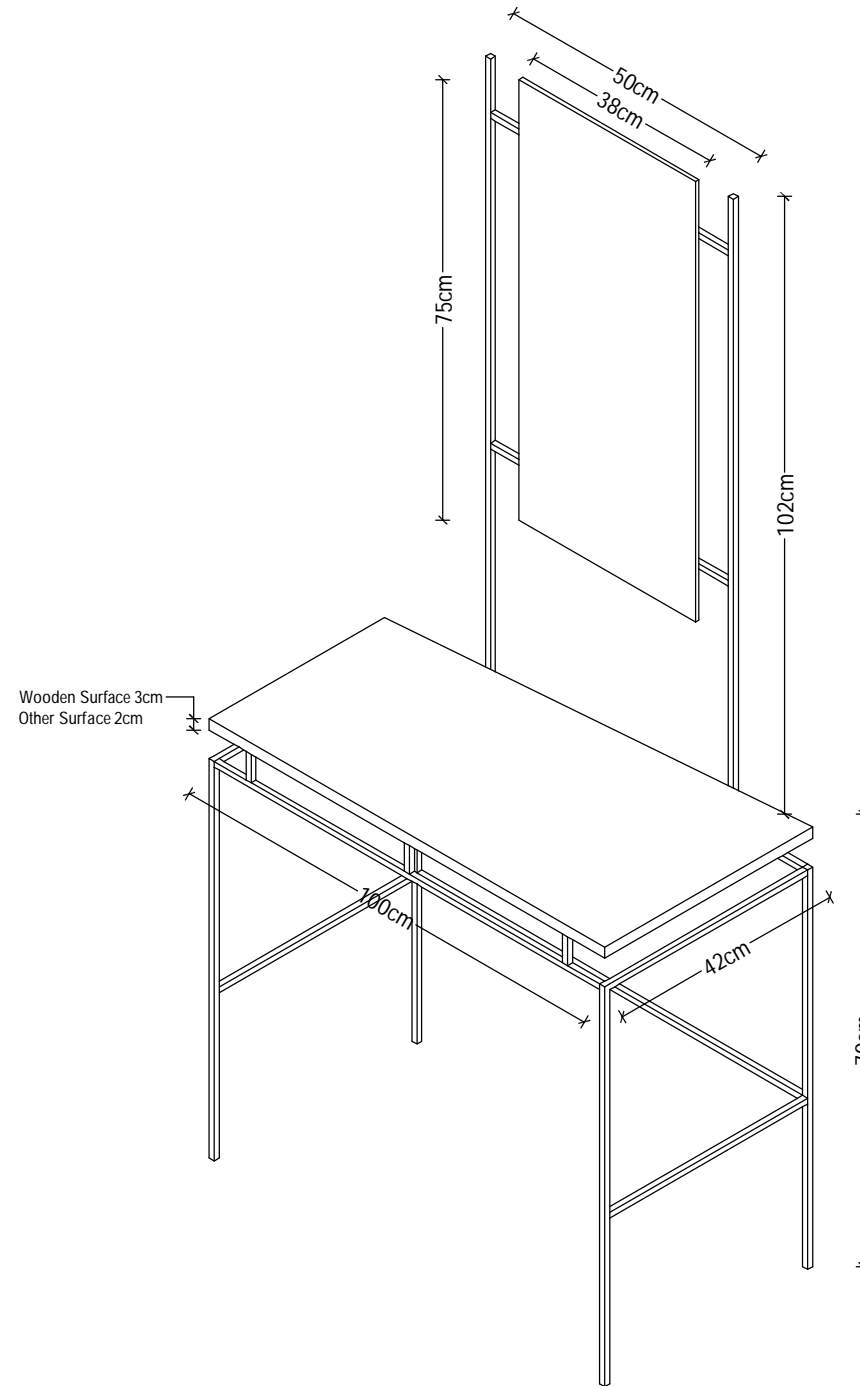

**NOAH SINGLE VANITY UNIT WITH
MIRROR EXTENSION**

SUMMARY:

Base of the stand 100 cm width x 42 cm depth x 73 cm height
(wooden surfaces)/72 cm height (other surfaces)
Mirror extension frame height 102 cm x 50 cm width
Overall height 175 cm
Mirror height 75 cm x 38 cm width