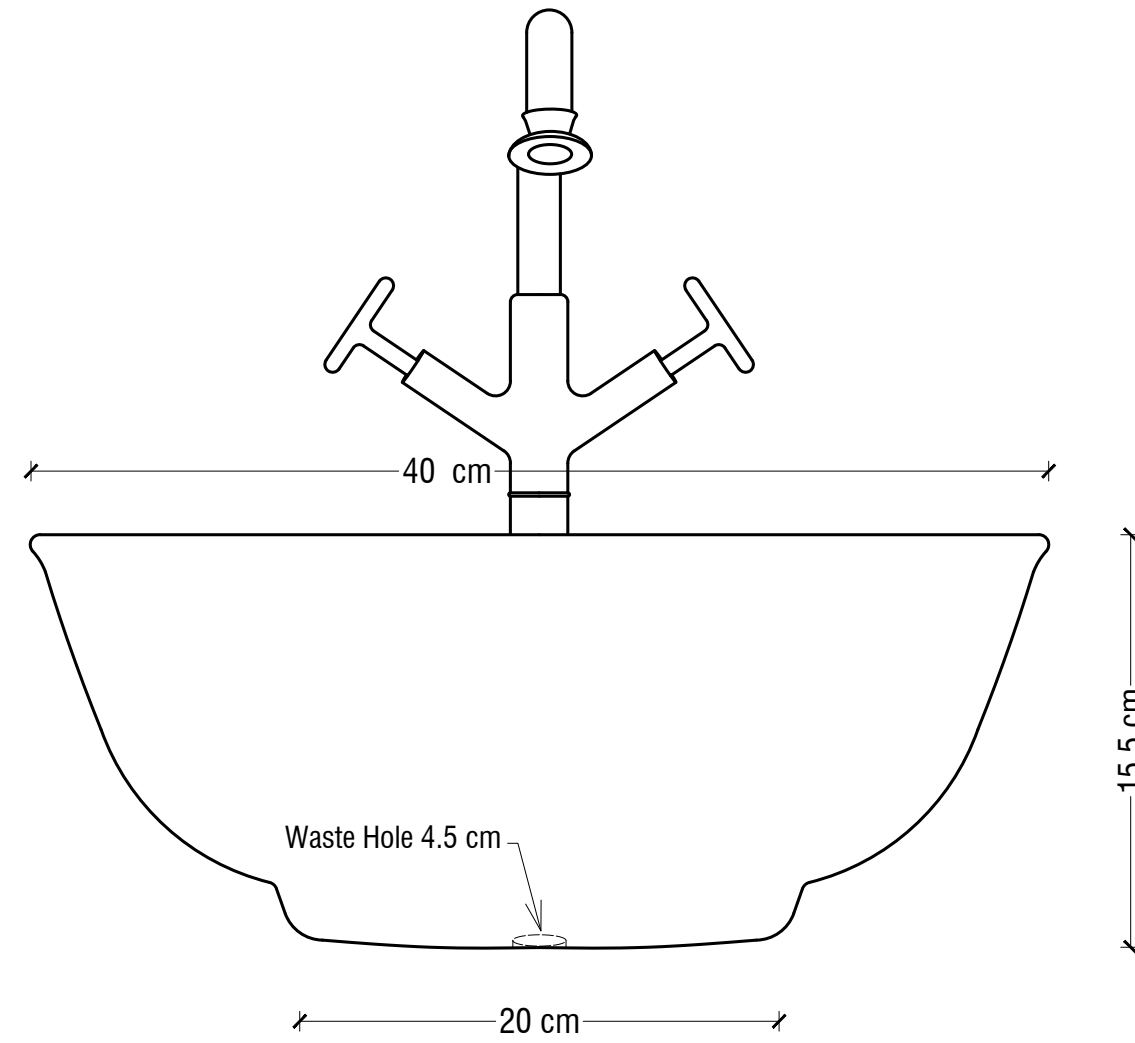

SCALLOPED LORELEI BASIN

SUMMARY:

Diameter	: 40 cm
Base Diameter	: 20 cm
Height	: 15.5 cm
Waste Hole	: 4.5 cm